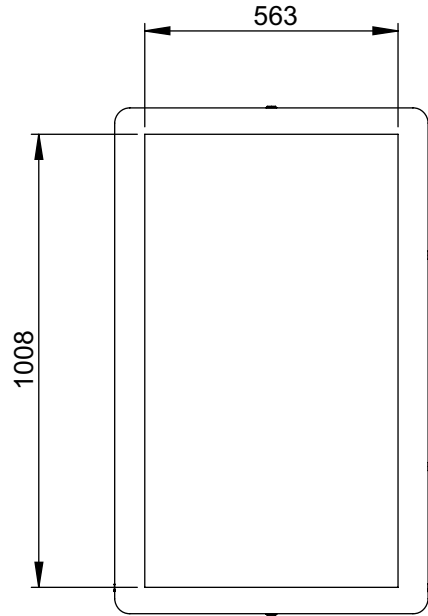

Technical drawing (mm)  
IN020011& IN020012 / SMS Media Cabinet Indoor Wall 40

Technical drawing (mm)  
IN020013 & IN020014 / SMS Media Cabinet Indoor Wall 46

Technical drawing (mm)  
IN020015 & IN020016 / SMS Media Cabinet Indoor Wall 55