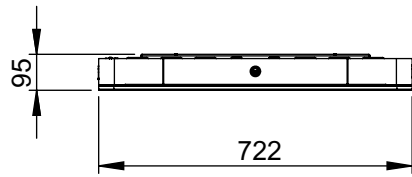

Technical drawing (mm)  
IN020011& IN020012 / SMS Media Cabinet Indoor Wall 40

Technical drawing (mm)  
IN020013 & IN020014 / SMS Media Cabinet Indoor Wall 46

Technical drawing (mm)  
IN020015 & IN020016 / SMS Media Cabinet Indoor Wall 55