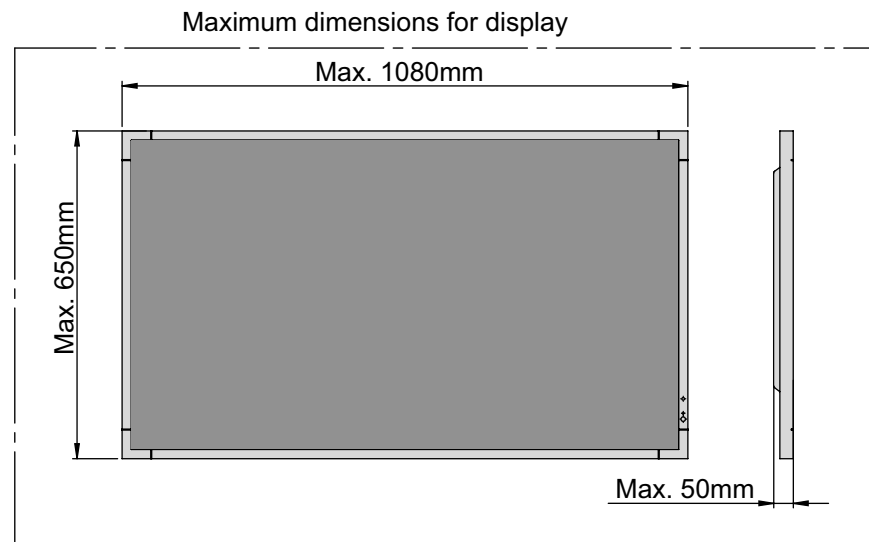

Technical drawing (mm)  
IN020011& IN020012 / SMS Media Cabinet Indoor Wall 40

Technical drawing (mm)  
IN020013 & IN020014 / SMS Media Cabinet Indoor Wall 46

Technical drawing (mm)  
IN020015 & IN020016 / SMS Media Cabinet Indoor Wall 55