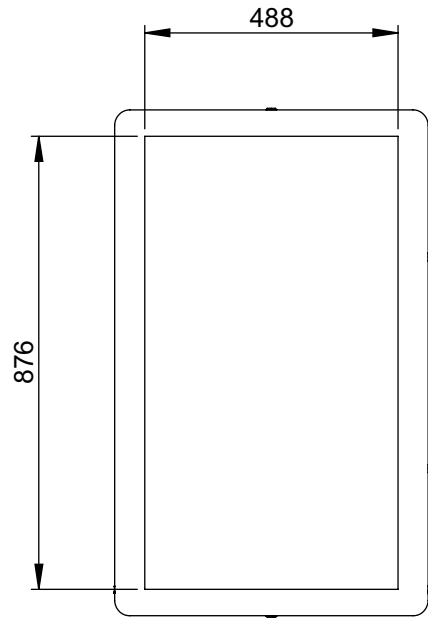

Technical drawing (mm)  
IN020011& IN020012 / SMS Media Cabinet Indoor Wall 40

Technical drawing (mm)  
IN020013 & IN020014 / SMS Media Cabinet Indoor Wall 46

Technical drawing (mm)  
IN020015 & IN020016 / SMS Media Cabinet Indoor Wall 55