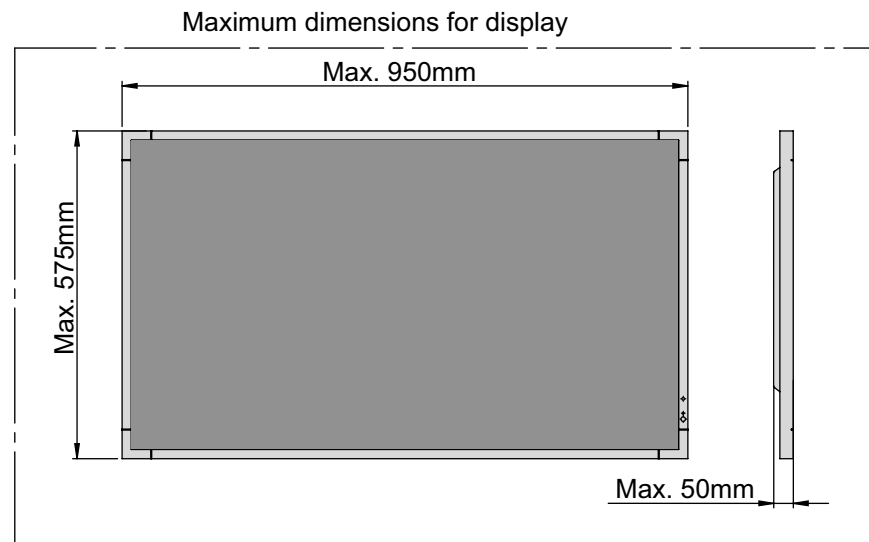

Technical drawing (mm)  
IN020011& IN020012 / SMS Media Cabinet Indoor Wall 40

Technical drawing (mm)  
IN020013 & IN020014 / SMS Media Cabinet Indoor Wall 46

Technical drawing (mm)  
IN020015 & IN020016 / SMS Media Cabinet Indoor Wall 55