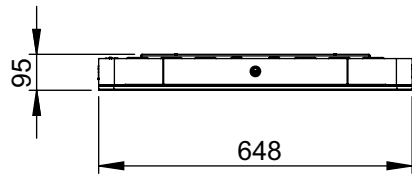

Technical drawing (mm)  
IN020011& IN020012 / SMS Media Cabinet Indoor Wall 40

Technical drawing (mm)  
IN020013 & IN020014 / SMS Media Cabinet Indoor Wall 46

Technical drawing (mm)  
IN020015 & IN020016 / SMS Media Cabinet Indoor Wall 55